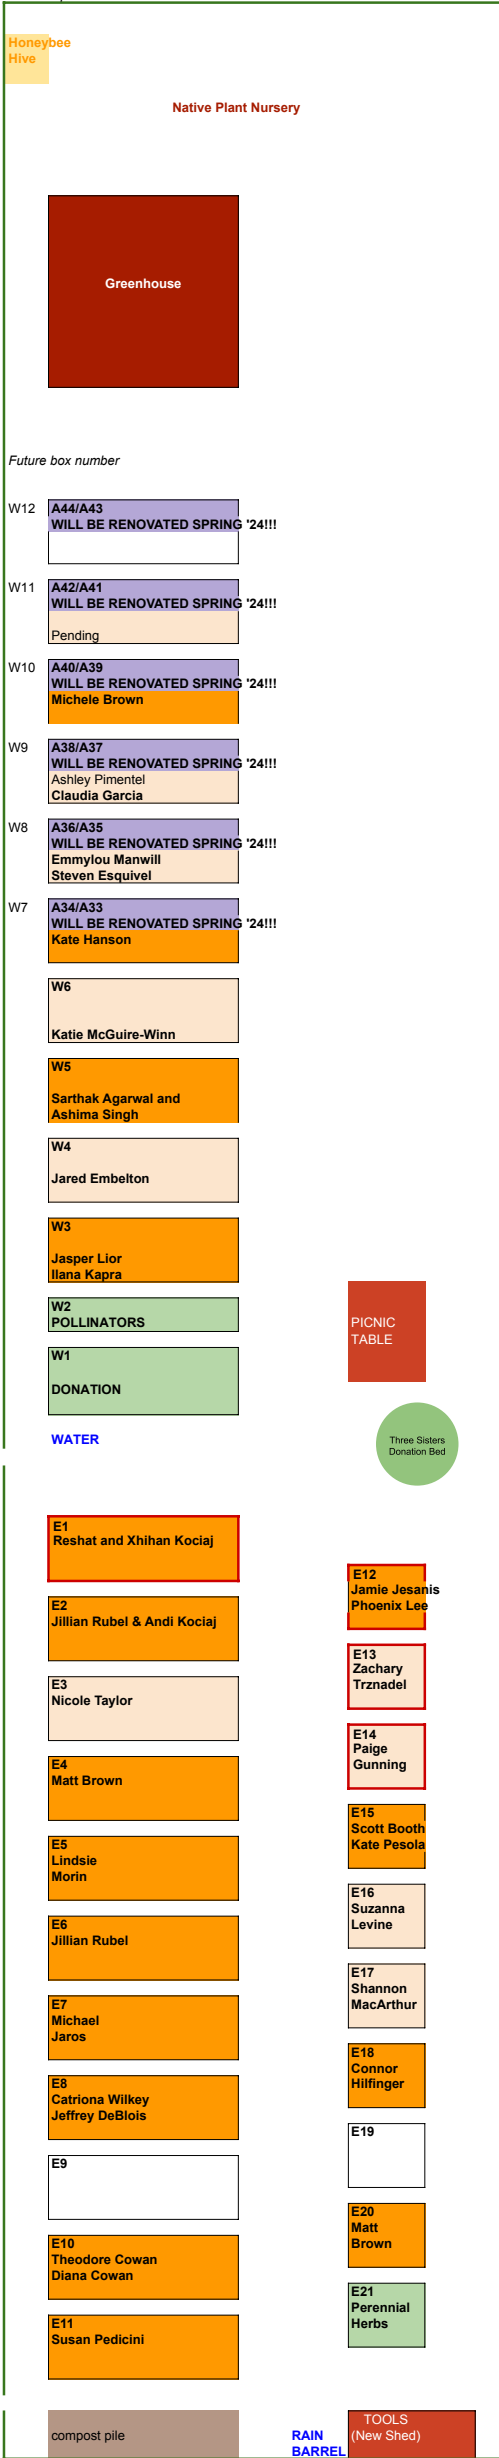

SPLAINE PARK GARDEN – 2024

West
Updated 4.21.24

Honeybee
Hive

Native Plant Nursery

Greenhouse

Future box number

W12 A44/A43
WILL BE RENOVATED SPRING '24!!!

W11 A42/A41
WILL BE RENOVATED SPRING '24!!!
Pending

PICNIC
TABLE

Three Sisters
Donation Bed

North

- 4 Donation/Native Pollinators
- New gardener 2023 Available
- Returning Gardener 2024
- 6 Under Construction / Renovation
- 4 More Accessible
- 34 Total Plot Count