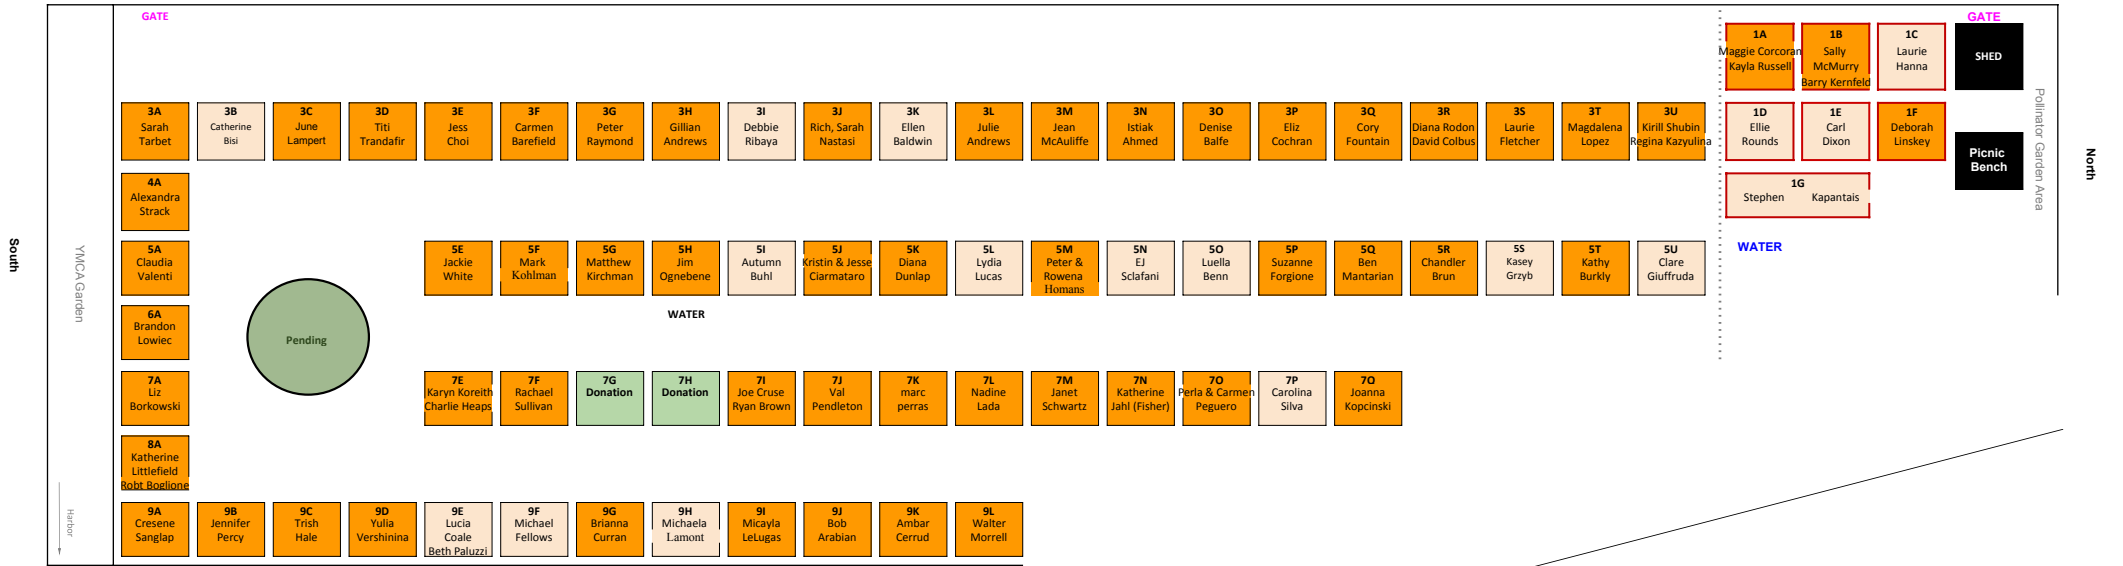

# Palmer Cove Garden Map - 2023

(updated - 5/7/2023)

West

East