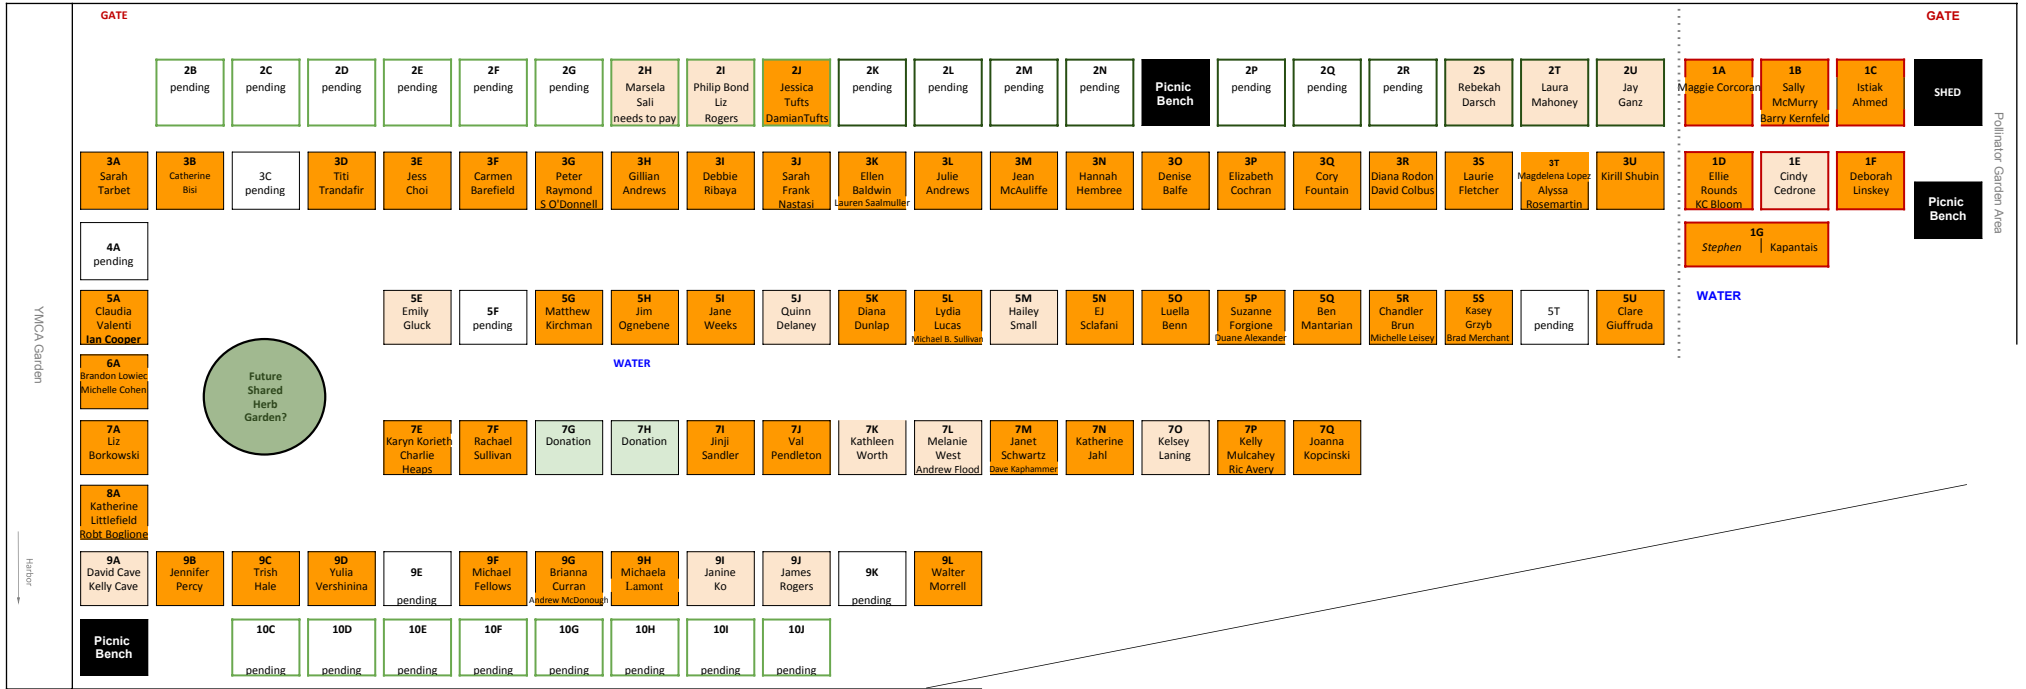

# Palmer Cove Garden Chart

Updated 4.15.24

West

GATE

South

YMCA Garden

Herb

North

Pollinator Garden Area

**Plot Count:**  
 7 "Accessible" plots included in total  
 Total Plot Count: 92  
 New gardener 2024  
 Returning gardener 2024

9 VEGO 17 in tall  
 10 VEGO 32 in tall

East