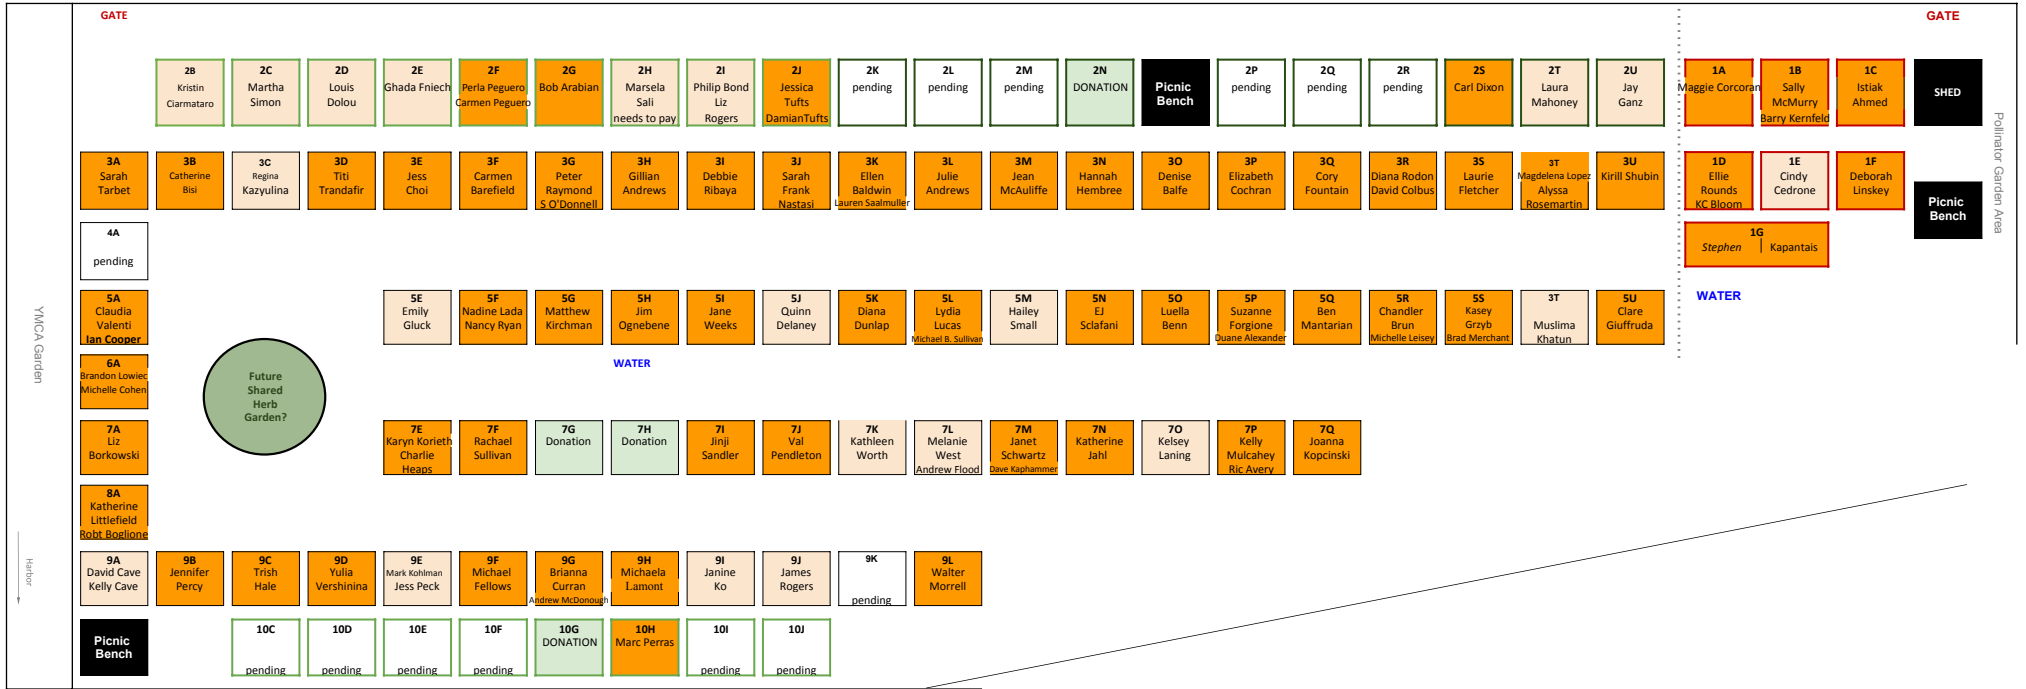

Palmer Cove Garden Chart

Updated 4.15.24

West

GATE

Plot Count:
 7 "Accessible" plots included in total
 92 Total Plot Count
 New gardener 2024
 Returning gardener 2024

17 VEGO 17 in tall
 10 VEGO 32in tall

East

South

North

Vilica Garden

Header

Pollinator Garden Area

WATER